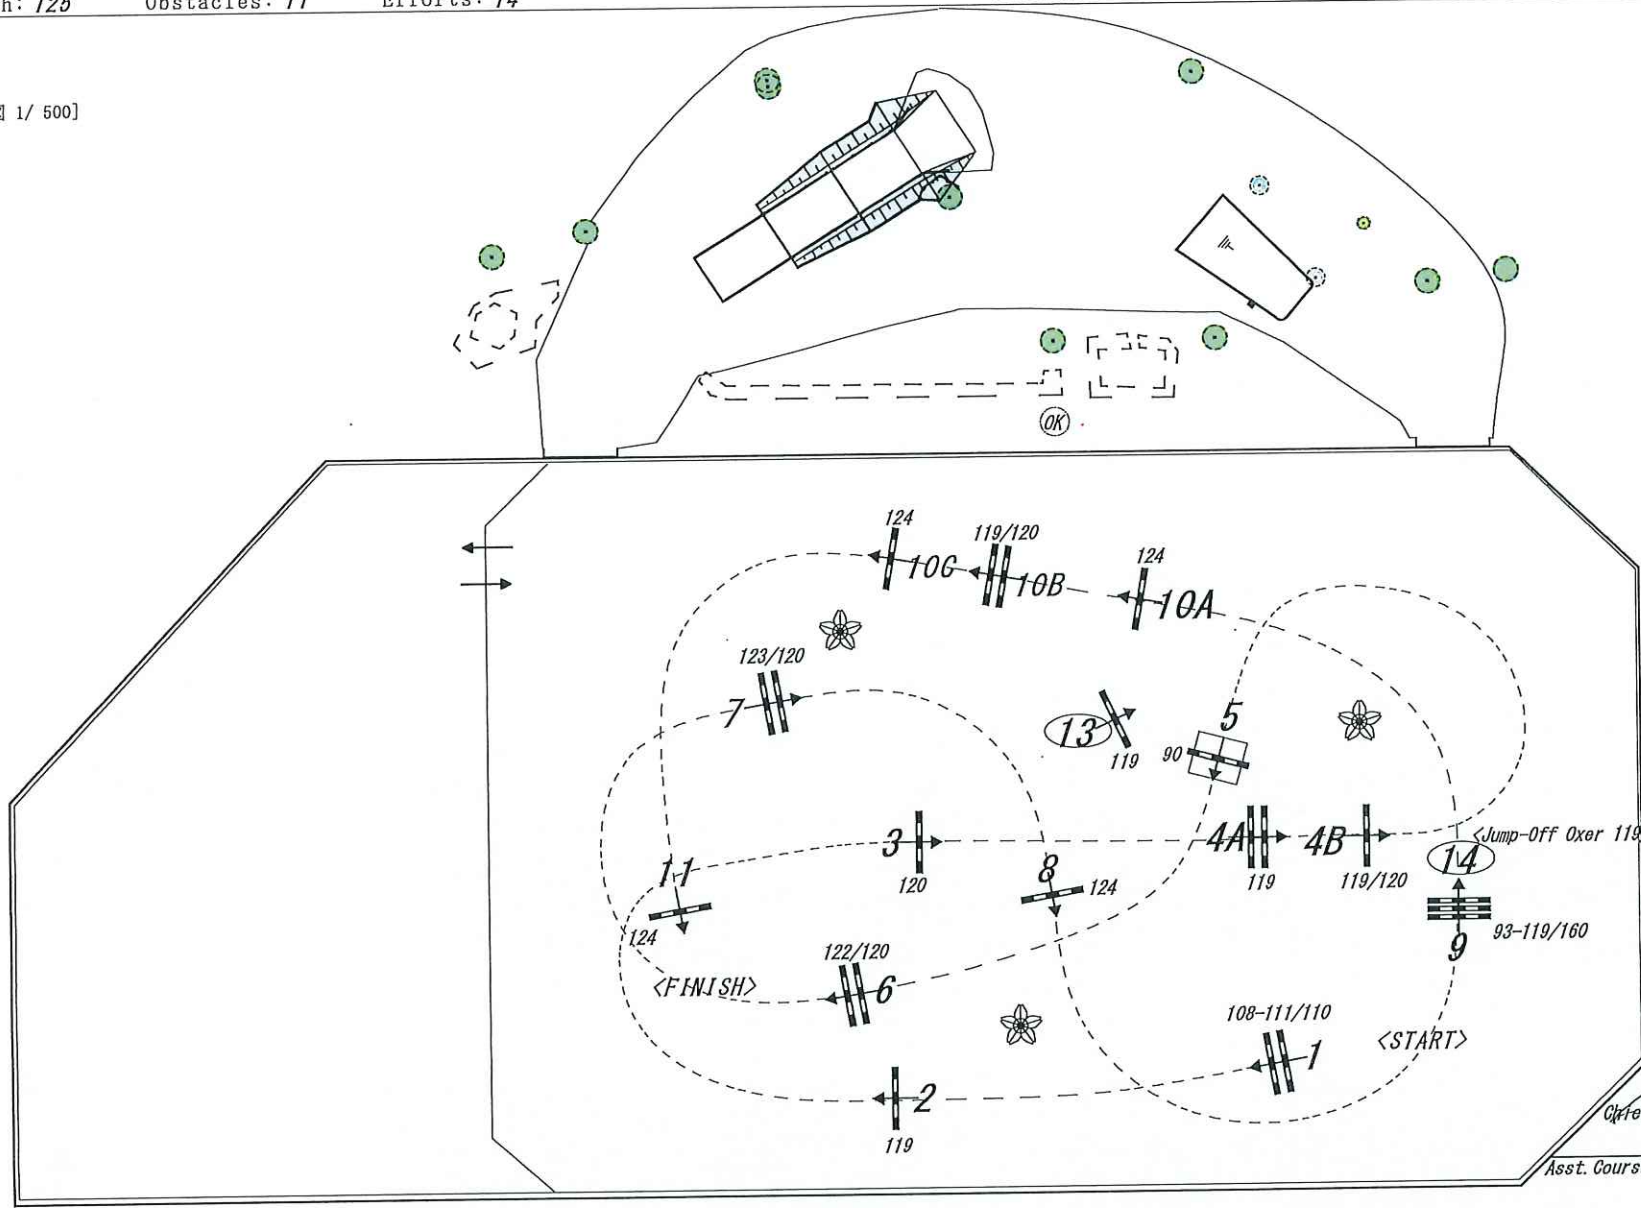

第78回国民スポーツ大会 SAGA2024馬術競技
 #15 成年女子 標準障害飛越競技

Date: 2024.10/9-13
 Venue: MIKI HORSE LAND PARK

3-2
 10.11 10:30修正

Table: A FEI Re/Art.: 238.2-2

Speed: 350 m/min
 Length: 440 m
 Time allowed: 76 sec
 Time limit: 152 sec
 Penalty time: sec

1st. JUMP OFF: 1-2-8-10A-10B-13-14

Length: 300 m
 Time allowed: 52 sec
 Time limit: 104 sec
 Penalty time: sec

Height: 125 Obstacles: 11 Efforts: 14

Obstacles: 6 Efforts: 7

[経路図 1/ 500]

Chief Course Designer: MURATA Tatsuya
 Course Designer: KIMURA Yuya
 TAKAHASHI Shoichi
 Asst. Course Designer: YAMAGISHI Tatsuhiko
 NAKAMURA Masakazu / TSHIKORI Yutaka
 KOYAKE Toshitsugu / OMURA Nobuyuki
 TAMEGAI Yukio